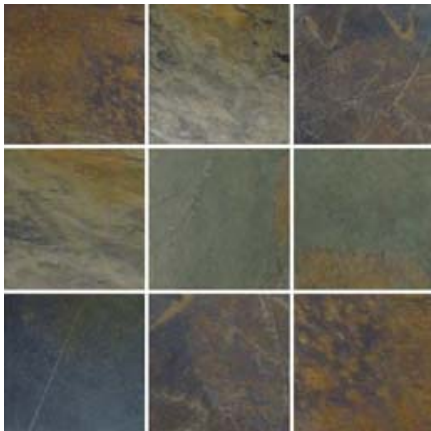

Slate Tile

SCAN FOR
PRICE
&
SPECS

Made of natural stone, available in 12" x 12", Slate Tile is a great choice for a rustic and natural look. Slate is available in two colour blends: Terra Multi and Oriental Black. Use an enhancing sealer to protect and deepen the colours of this natural stone, or a natural look sealer to protect the stone but retain the natural colour.

12" x 12"

Terra Multi

102-02763-9

Oriental Black

102-00459-3

T E C H N I C A L

General Specification

Material: Natural Stone
Variation: Very High Variation
Intended Use: Floor & Wall

12" x 12"

Box Qty: 10 pcs
Coverage: 1.00 sqft/pcs

Colors are for reference only. Please verify with actual sample. Pricing and specification may change without notice. Sizes shown in inches and are approximate.